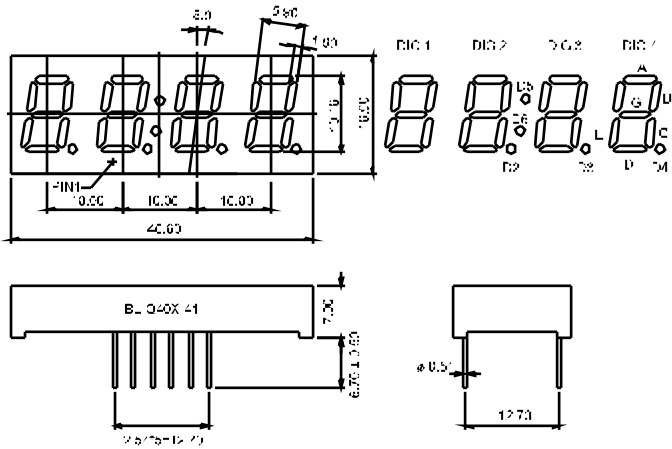

BL-Q40X-41 Series