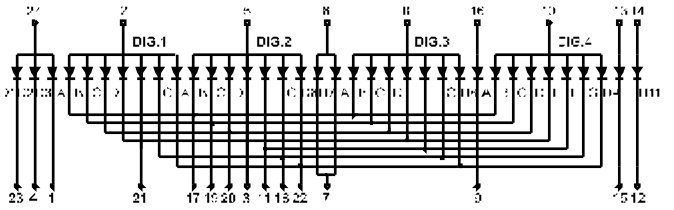

BL-Q28C-41

BL-Q28D-41

BL-Q28E-41

BL-Q28F-41

All dimensions are in millimeters (inches)
Tolerance is $\pm 0.25(0.01)$ unless otherwise noted.
Specifications are subject to change without notice.

LED Component

FOUR DIGIT DISPLAY

BL-Q30X-41 Series

BL-Q30A-41

BL-Q30B-41

BL-Q33X-41 Series

BL-Q33A-41

BL-Q33B-41

BL-Q36X-41 Series

BL-Q36A-41

BL-Q36B-41

All dimensions are in millimeters (inches)
Tolerance is $\pm 0.25(0.01)$ unless otherwise noted.
Specifications are subject to change without notice.

LED Component

FOUR DIGIT DISPLAY

BL-Q40B-42

All dimensions are in millimeters (inches)
Tolerance is $\pm 0.25(0.01)$ unless otherwise noted.
Specifications are subject to change without notice.

LED Component

FOUR DIGIT DISPLAY

BL-Q52X-41 Series