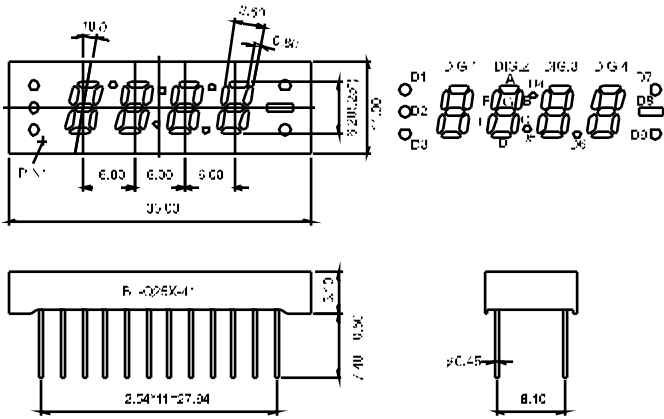

LED Component

FOUR DIGIT DISPLAY

BL-Q25X-41 Series

BL-Q25A-41 (BL-Q25B-41 C.C.)

BL-Q25C-41 (BL-Q25D-41 C.C.)

BL-Q28X-41 Series

BL-Q28A-41

BL-Q28B-41

BL-Q28C-41

BL-Q28D-41

BL-Q28E-41

BL-Q28F-41

All dimensions are in millimeters (inches)
Tolerance is $\pm 0.25(0.01)$ unless otherwise noted.
Specifications are subject to change without notice.

LED Component

BL-Q36A-41

BL-Q36B-41

All dimensions are in millimeters (inches)
Tolerance is $\pm 0.25(0.01)$ unless otherwise noted.
Specifications are subject to change without notice.

LED Component

FOUR DIGIT DISPLAY

BL-Q40B-42

All dimensions are in millimeters (inches)
Tolerance is $\pm 0.25(0.01)$ unless otherwise noted.
Specifications are subject to change without notice.

LED Component

FOUR DIGIT DISPLAY

BL-Q52X-41 Series