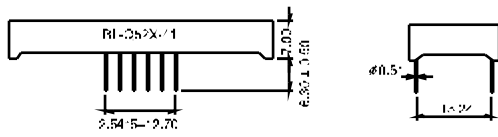

BL-Q40B-42

All dimensions are in millimeters (inches)
Tolerance is $\pm 0.25(0.01)$ unless otherwise noted.
Specifications are subject to change without notice.

LED Component

FOUR DIGIT DISPLAY

BL-Q52X-41 Series

All dimensions are in millimeters (inches)
Tolerance is $\pm 0.25(0.01)$ unless otherwise noted.
Specifications are subject to change without notice.

LED Component

FOUR DIGIT DISPLAY

BL-Q56X-42 Series

BL-Q56A-42