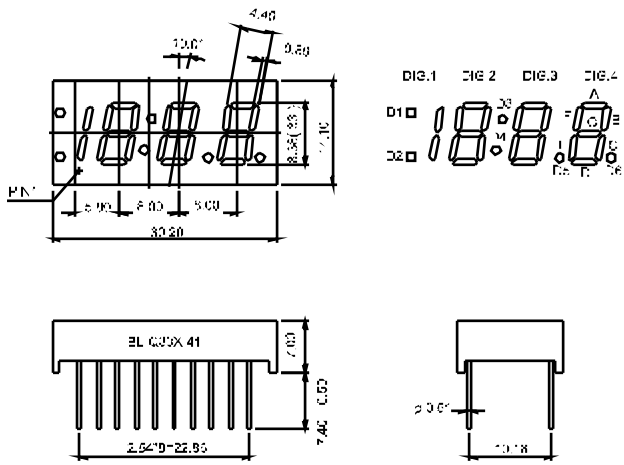

BL-Q33X-41 Series