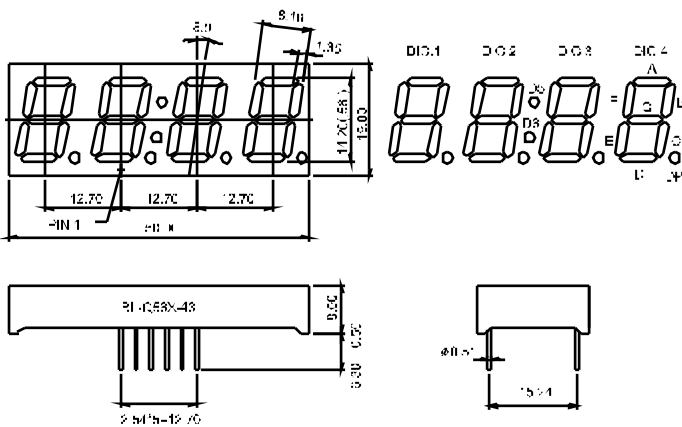

BL-Q56X-43 Series