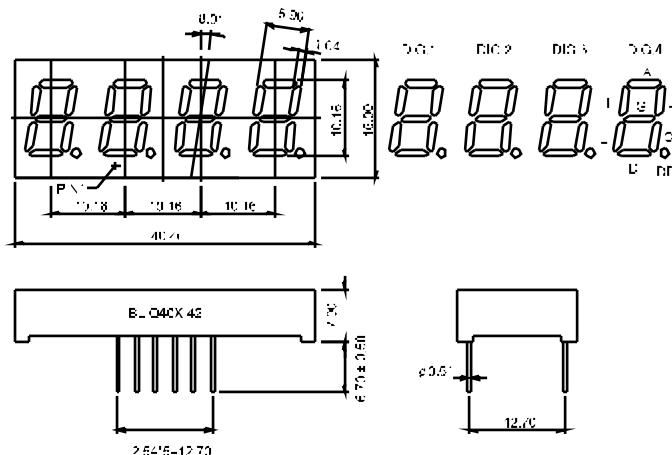

BL-Q40X-42 Series