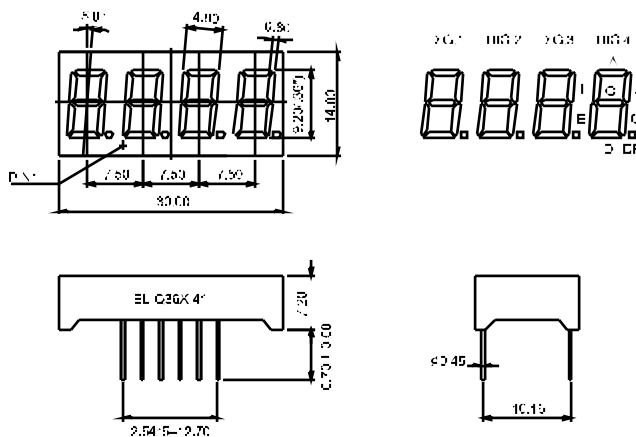

BL-Q28C-41

BL-Q28D-41

BL-Q28E-41

BL-Q28F-41

All dimensions are in millimeters (inches)
Tolerance is $\pm 0.25(0.01)$ unless otherwise noted.
Specifications are subject to change without notice.

LED Component

BL-Q36A-41

BL-Q36B-41

All dimensions are in millimeters (inches)
Tolerance is $\pm 0.25(0.01)$ unless otherwise noted.
Specifications are subject to change without notice.

LED Component

FOUR DIGIT DISPLAY

BL-Q40B-42

All dimensions are in millimeters (inches)
Tolerance is $\pm 0.25(0.01)$ unless otherwise noted.
Specifications are subject to change without notice.

LED Component

FOUR DIGIT DISPLAY

BL-Q52X-41 Series

All dimensions are in millimeters (inches)
Tolerance is $\pm 0.25(0.01)$ unless otherwise noted.
Specifications are subject to change without notice.

LED Component

FOUR DIGIT DISPLAY

BL-Q56X-42 Series

BL-Q56A-42