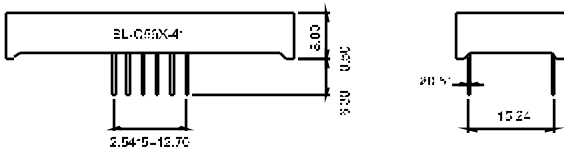

BL-Q40B-42

All dimensions are in millimeters (inches)
Tolerance is $\pm 0.25(0.01)$ unless otherwise noted.
Specifications are subject to change without notice.

LED Component

FOUR DIGIT DISPLAY

BL-Q52X-41 Series

BL-Q52A-41

BL-Q52B-41

BL-Q56X-41 Series

BL-Q56A-41

BL-Q56B-41

BL-Q56X-41 Series

BL-Q56C-41

BL-Q56D-41

All dimensions are in millimeters (inches)
Tolerance is $\pm 0.25(0.01)$ unless otherwise noted.
Specifications are subject to change without notice.

LED Component

FOUR DIGIT DISPLAY

BL-Q56X-42 Series

BL-Q56A-42