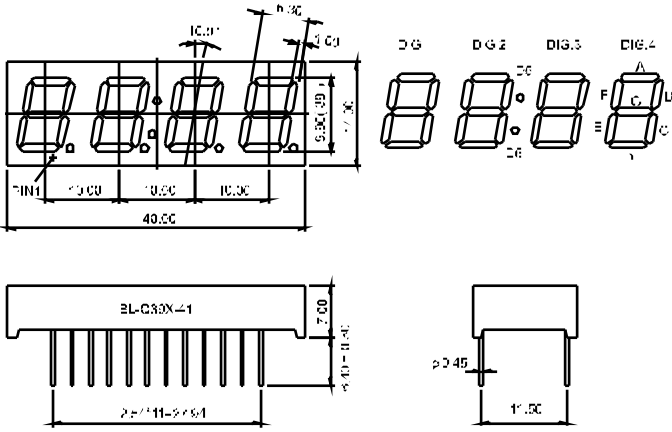

LED Component

FOUR DIGIT DISPLAY

BL-Q39X-41 Series