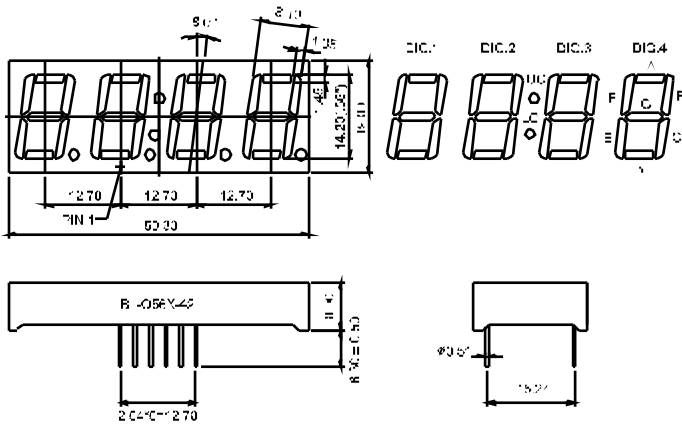

BL-Q40B-42

All dimensions are in millimeters (inches)
Tolerance is $\pm 0.25(0.01)$ unless otherwise noted.
Specifications are subject to change without notice.

LED Component

FOUR DIGIT DISPLAY

BL-Q52X-41 Series

BL-Q52A-41

BL-Q52B-41

BL-Q56X-41 Series

BL-Q56A-41

BL-Q56B-41

BL-Q56X-41 Series

BL-Q56C-41

BL-Q56D-41

All dimensions are in millimeters (inches)
Tolerance is $\pm 0.25(0.01)$ unless otherwise noted.
Specifications are subject to change without notice.

LED Component

FOUR DIGIT DISPLAY

BL-Q56X-42 Series

BL-Q56A-42