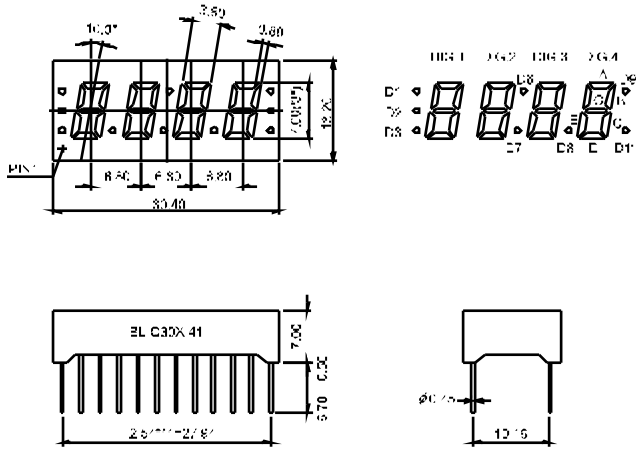

LED Component

FOUR DIGIT DISPLAY

BL-Q30X-41 Series