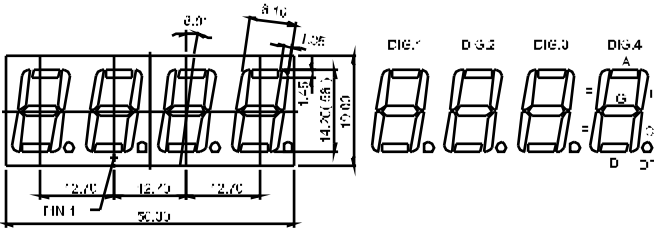

BL-Q56X-41 Series