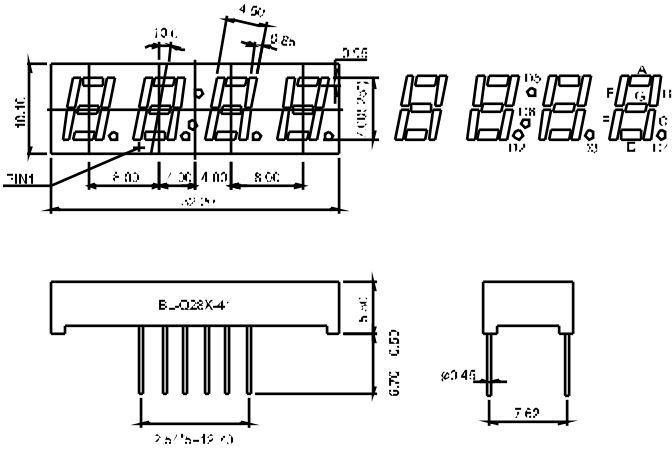

BL-Q28X-41 Series